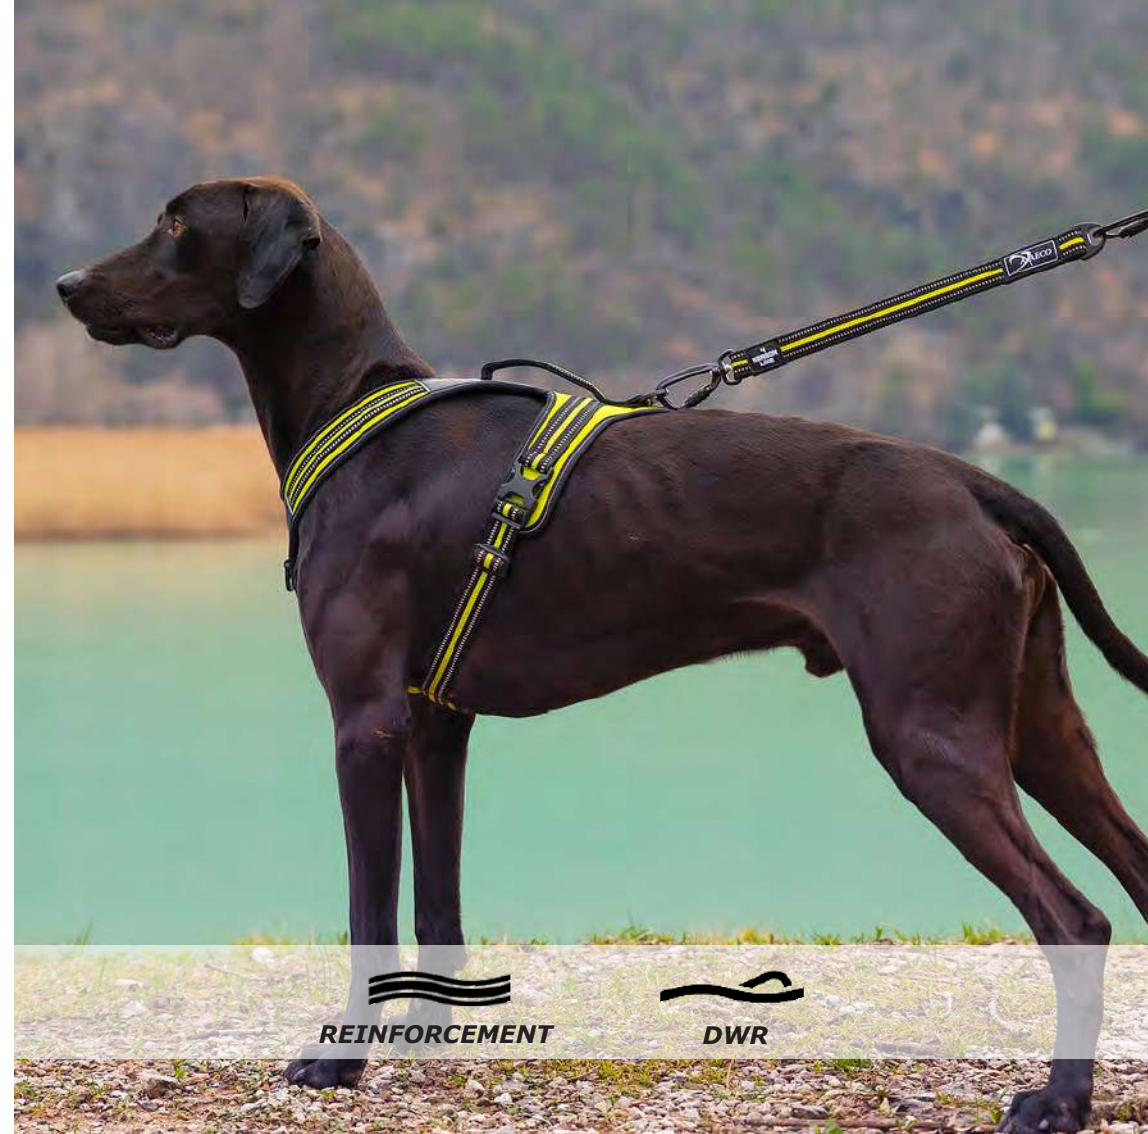

REINFORCEMENT

DWR