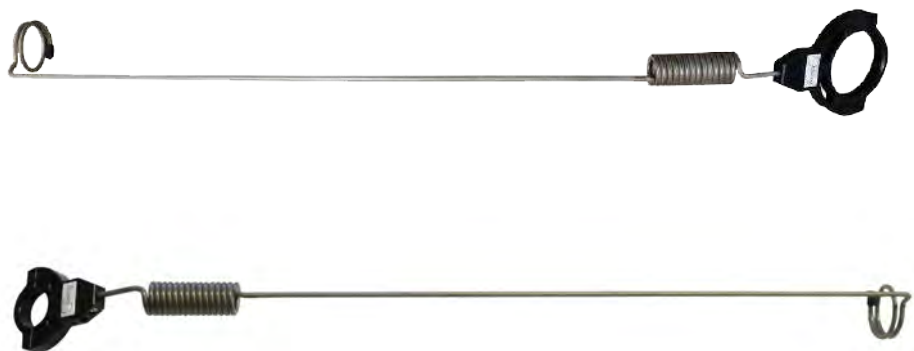

BIKE ANTENNA

Dog-biking with safeness;
aluminum screwable connection,
flexible rustproof antenna

Colors: black / aluminum

Size: 50 mm head tube or 29 mm steerer tube