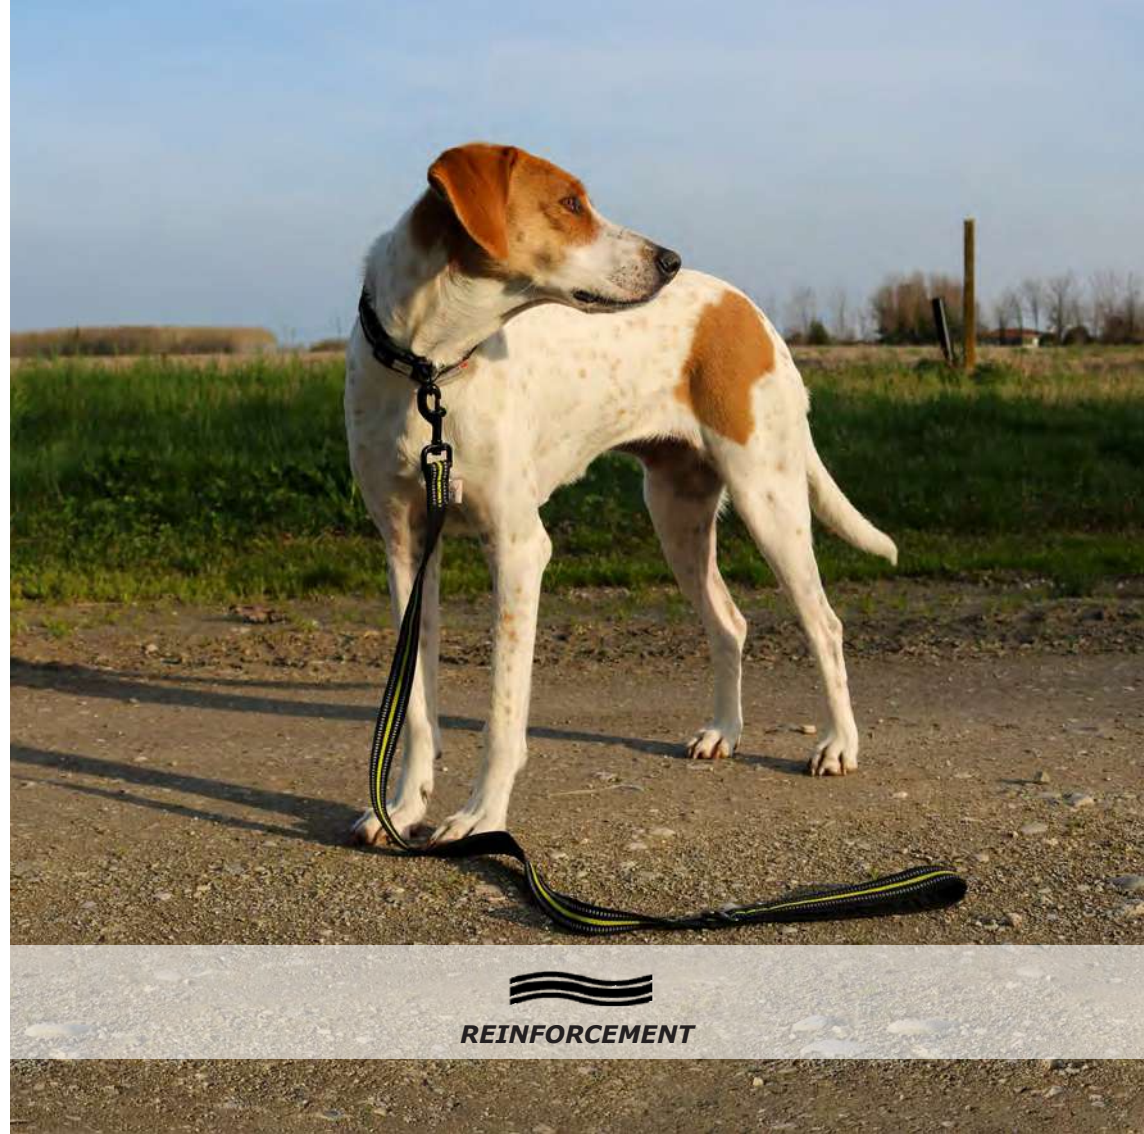

# COLLAR 4 SEASON

Adjustable collar in strong reflective nylon,  
durable and comfortable

Colors: black / lime / reflex  
Size: S, M, L

**EXTREME BREATHABILITY**

**DWR**

**ERGONOMIC DESIGN**

# LEASH 4 SEASON

Durable and padded high visibility handle leash

Colors: black / lime / reflex  
Size: S, L

  
**REINFORCEMENT**

# GRIP LEASH

Strong reflective nylon leash  
with anti-slip rubber and control handle

Colors: black / lime / reflex  
Size: 180 cm