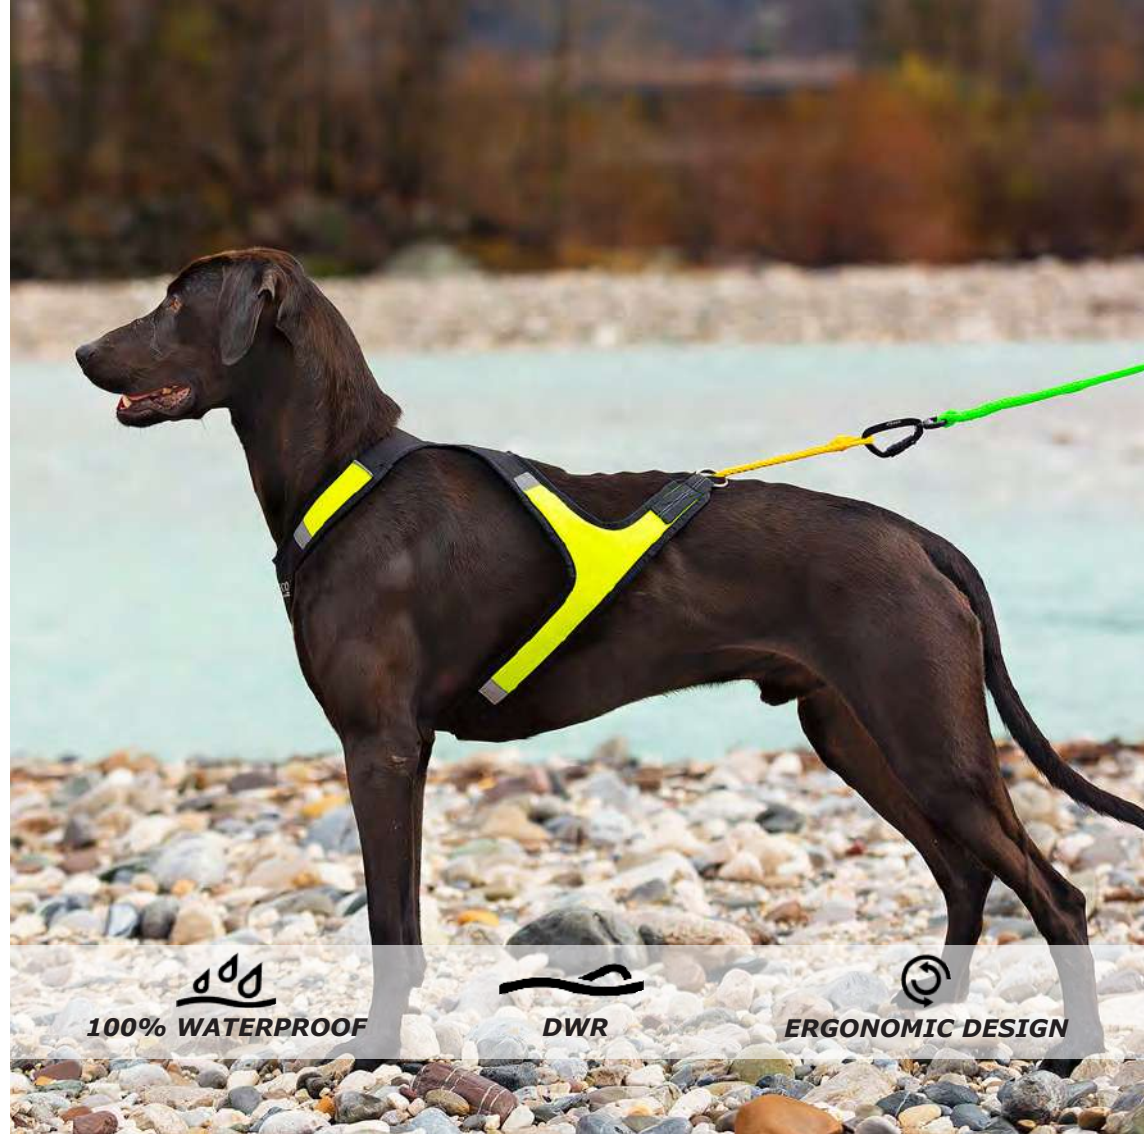

100% WATERPROOF

DWR

ERGONOMIC DESIGN